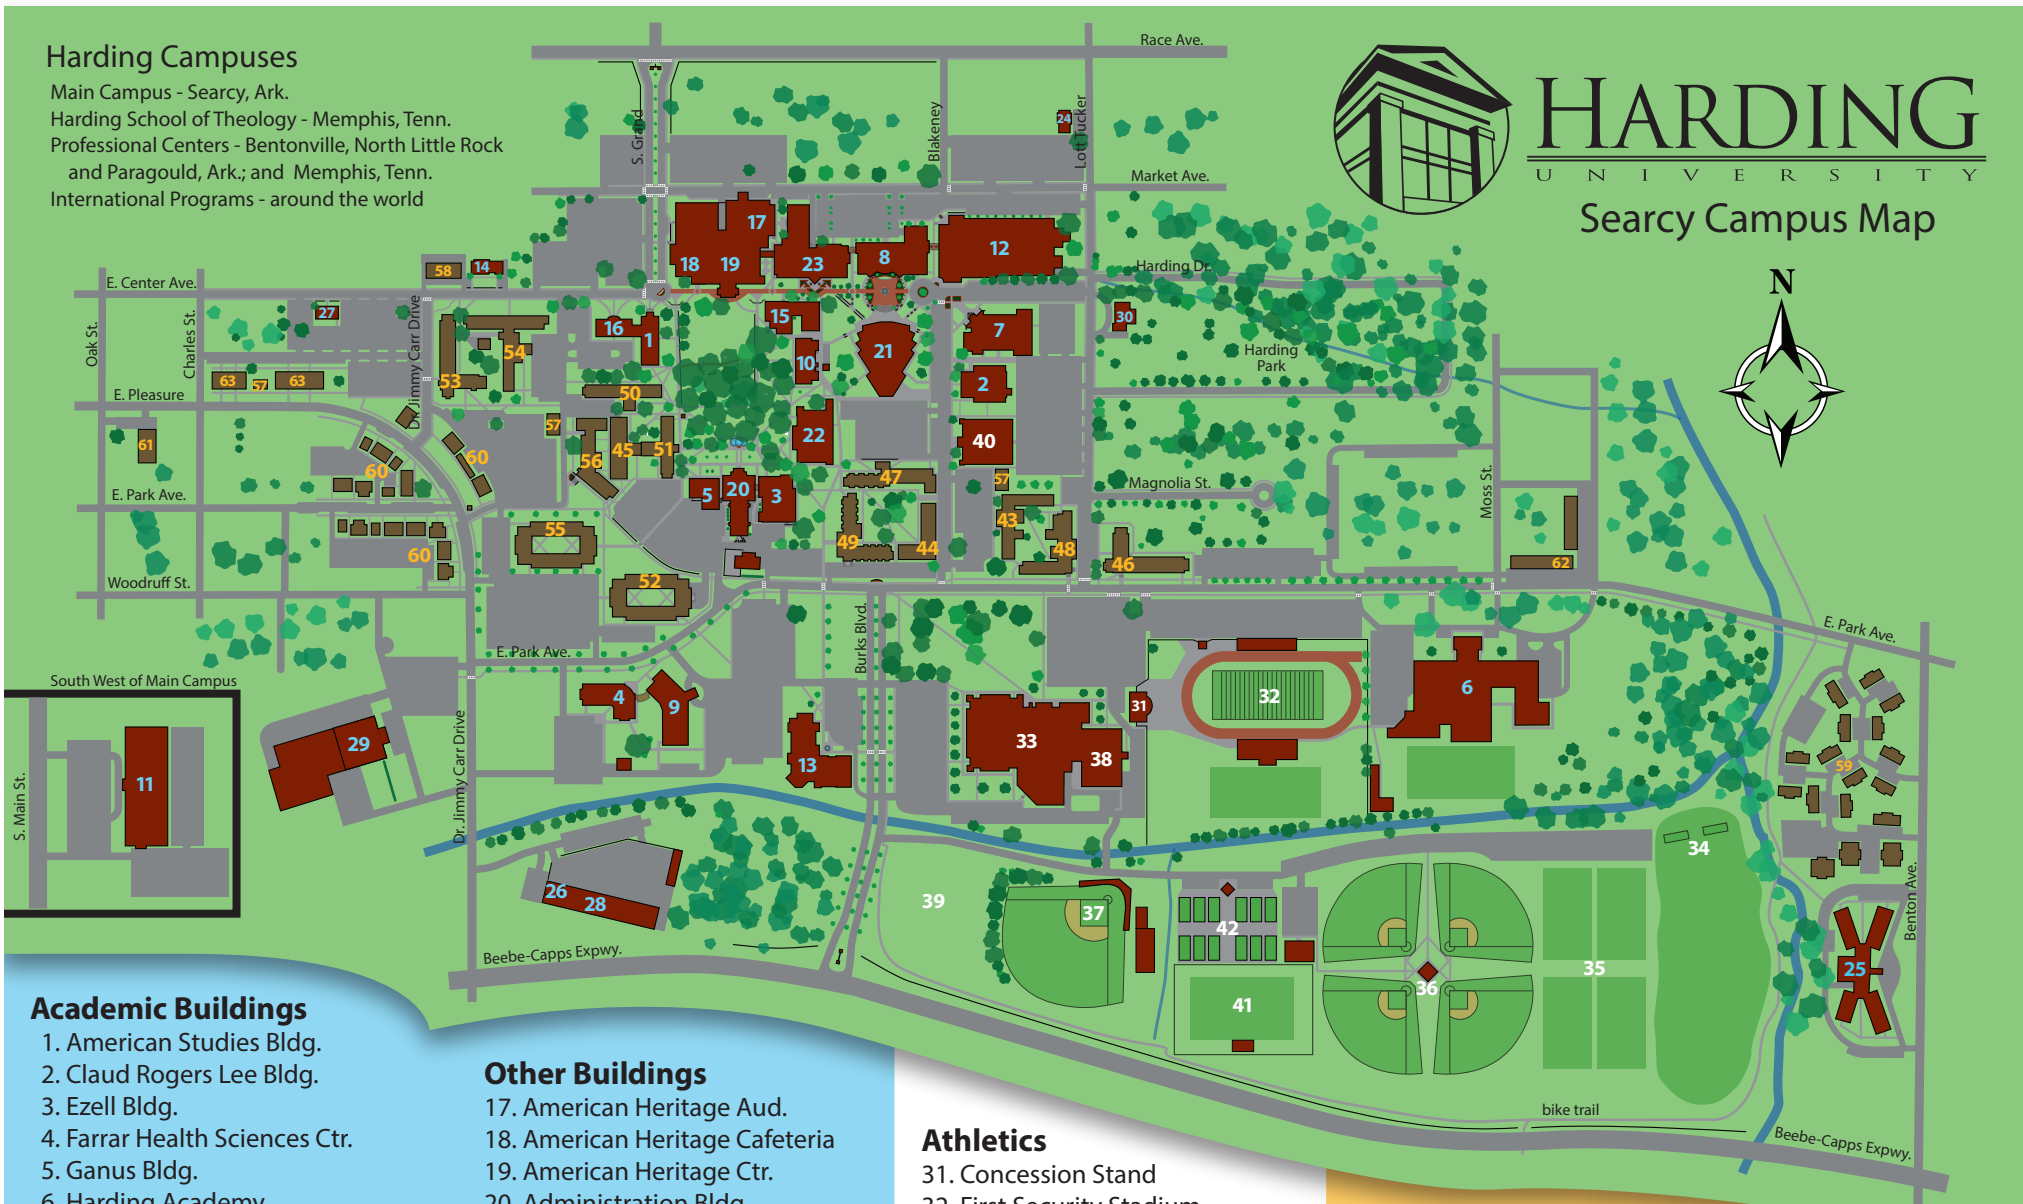

Harding Campuses

Main Campus - Searcy, Ark.
 Harding School of Theology - Memphis, Tenn.
 Professional Centers - Bentonville, North Little Rock
 and Paragould, Ark.; and Memphis, Tenn.
 International Programs - around the world

HARDING

UNIVERSITY

Searcy Campus Map

Academic Buildings

1. American Studies Bldg.
2. Claud Rogers Lee Bldg.
3. Ezell Bldg.
4. Farrar Health Sciences Ctr.
5. Ganus Bldg.
6. Harding Academy
7. Mabee Business Bldg.
8. McInteer Bible & World Missions
9. Nursing & Comm. Sci. & Disorders
10. Olen Hendrix Bldg.
11. Physical Therapy Bldg.
12. Pryor-England Science Ctr.
13. Reynolds Music & Comm.
14. Sears Honors College
15. Stevens Art & Design Ctr.
16. Thornton Education Ctr.

Athletics

31. Concession Stand
32. First Security Stadium
33. Ganus Athletic & Wellness Ctr.
34. Golf Range
35. Intramural Football Fields
36. Intramural Softball Fields
37. Jerry Moore Baseball Complex
38. Jim City Football Complex
39. Practice Field
40. Rhodes Memorial Field House
41. Soccer Complex
42. Tennis Complex

Apartments

58. Center Place
59. Harding Village
60. Legacy Park
61. Pleasure Oak
62. Stafford
63. West